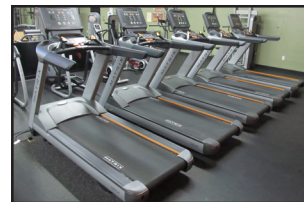

# Absolute Auction of OPTION 1 FITNESS

**HIGH END FITNESS EQUIPMENT FROM MANUFACTURERS SUCH AS MATRIX, NAUTILUS, STAR TRAC, AND OTHERS!**

**FRIDAY, JANUARY 20, 2017 AT 10:00 AM**  
(Severe storm date: Saturday, January 21 at 10:00 AM)  
**9 CENTER STREET, TOWNSEND, MA**

**ID 17-105.** We've been commissioned to sell at ABSOLUTE AUCTION (no minimums or reserves) the remaining assets of Option 1 Fitness in Townsend, MA.

**Partial Listing:** Treadmills • Ellipticals • Spinning Bikes • Recumbent Bikes • Stair Climbers • Multi-Function Machines to include - Pec & Deltoid Fly Machine, Inner/Outer Thigh Machine, Bicep/Tricep Curl Machine, Pull-Up/Dip/Leg Raise Machine, Assisted Pull-Up/Dip Machine • Nice Selection of Star Trac Machines to include - Impact Abdominal & Dip Machines, Impact Lying Leg Curl & Leg Extension Machines, Impact Low Back Machine, Impact Seated Leg Curl & Seated Leg Press Machines, Impact Shoulder Press Machine, Impact Vertical Press & Row Machines, Free Weight Tilt-Seat Calf Machine, Free Weight Squat Rack, Free Weight Olympic Flat/Decline/Incline Bench Presses, Free Weight 45-Degree Hyper-extension Machine, Weight Power Platforms, Max Rack 3D Smith Machine, Utility Multi-Adj. & Flat Weight Benches, Urethane EZ Curl & Straight Barbell Sets (20 -110 lbs.), Dumbbells 5 - 150 lbs., Precore Plate Loaded Hack Squat & Leg Press Machines, Sissy Squat Box, Nautilus Stair Climbers & so much more • MISC: Sunsource 4000XP Tanning Bed, 40" Flat Screen TV's, Gym Lockers, Security System w/Cameras, Yamaha Stereo Receiver, Mix Amplifier, 8 MHZ Receivers • Misc. Office Furniture to include - Chairs, Tables, Shelving, Flat Screen Computer Monitors, and more.