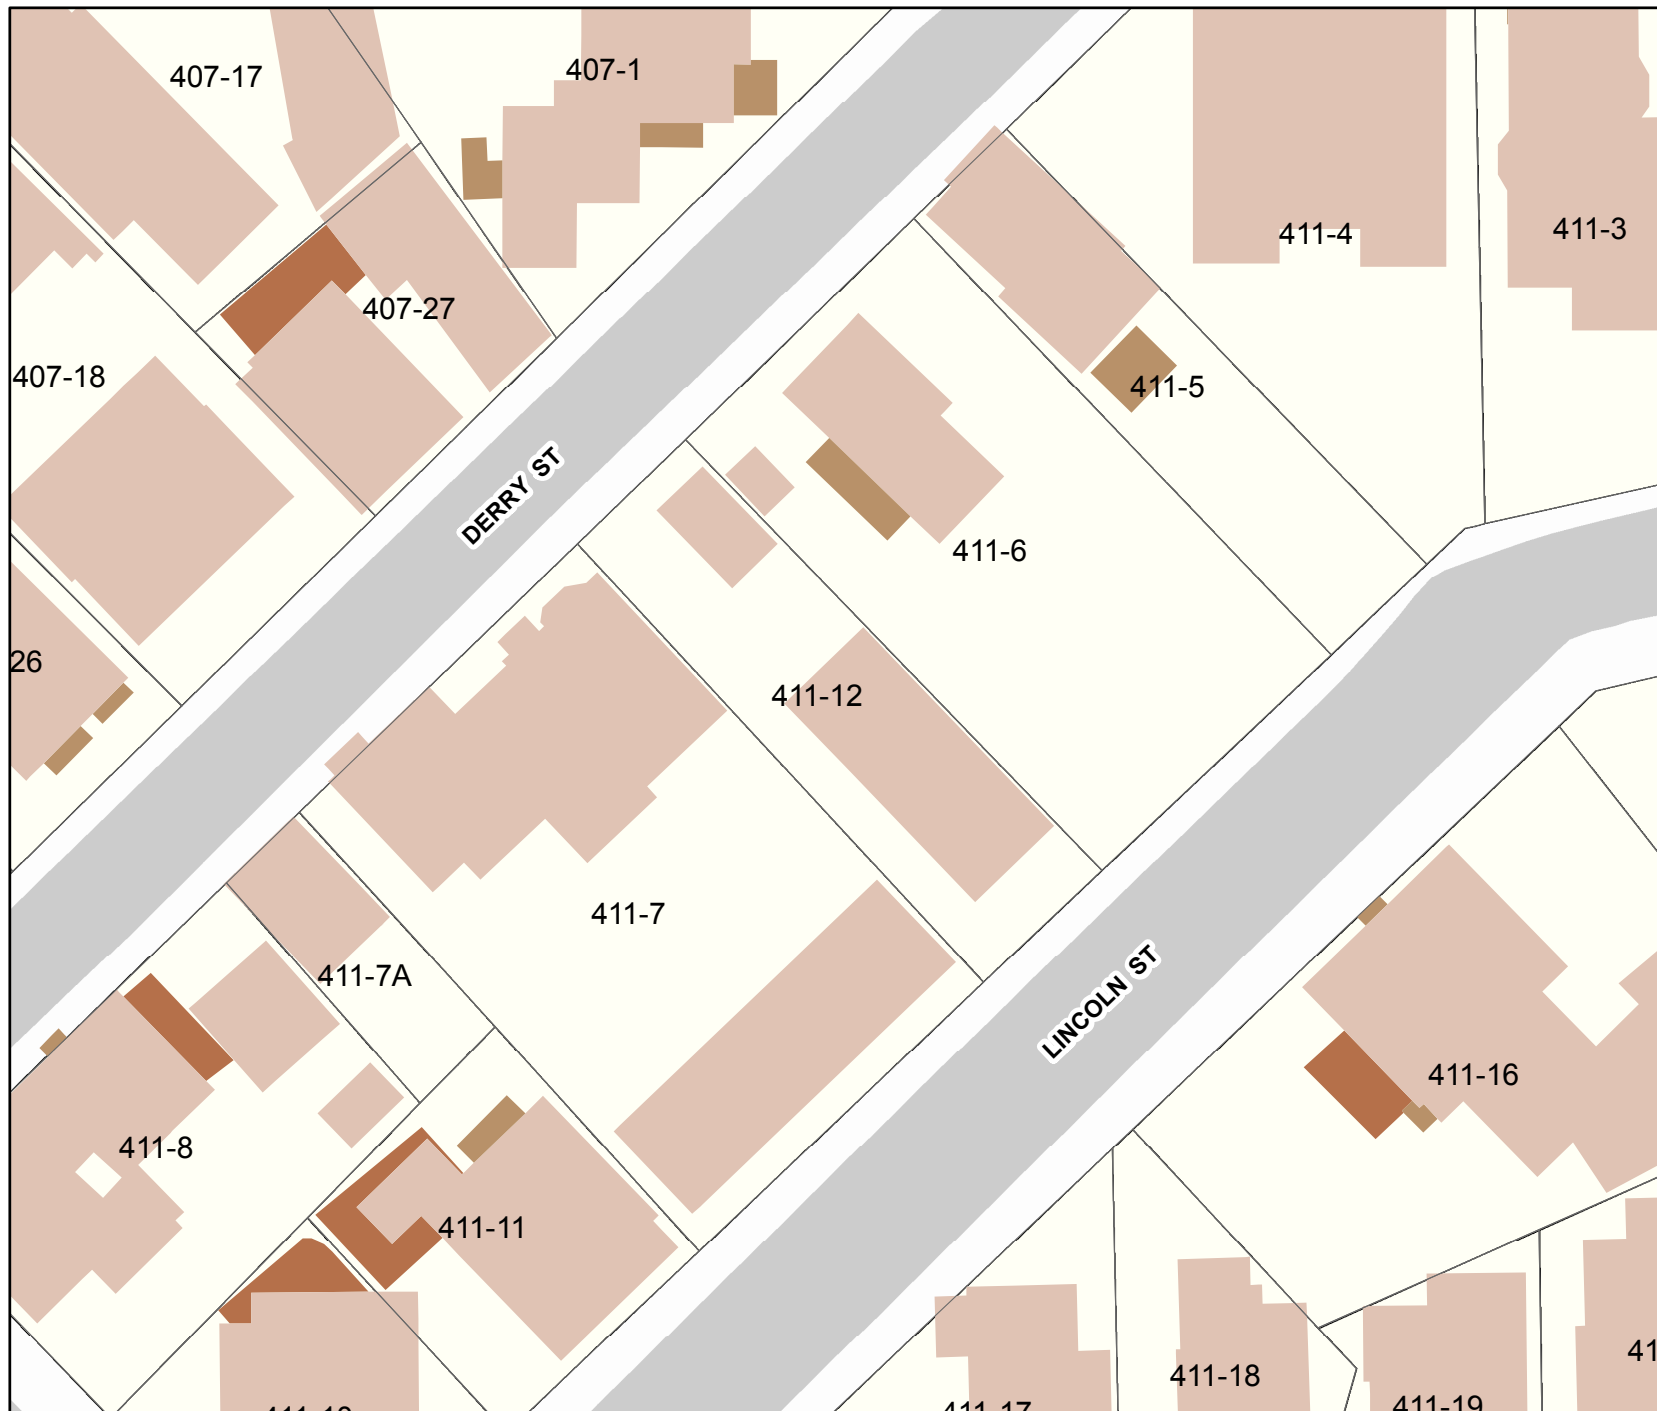

DISCLAIMER